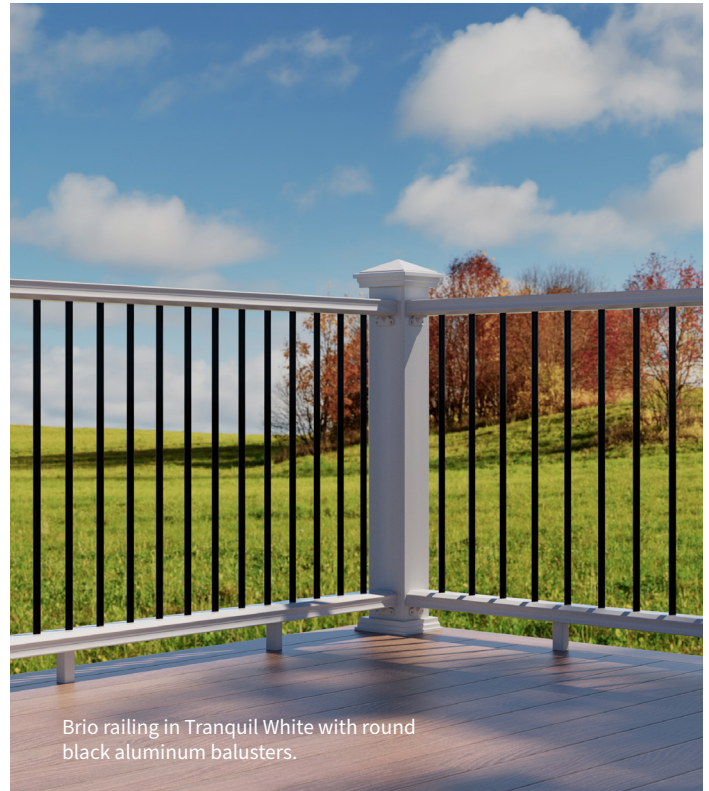

fiberon® Brio™

Outdoor entertaining made easy.

Discover a flat, drink-friendly railing system made from a sturdy, low-maintenance composite. Fiberon® Brio railing is ideal for outdoor entertaining. Available in three essential colors including Tranquil White, Simply Brown and Serene Black, Brio railing is designed to complement all Fiberon decking.

- Square composite or black round aluminum baluster kits.
- Made of low-maintenance PVC composite; easy to clean and does not need to be stained or painted.
- Easy to assemble and install.
- Lighting accessories sold separately.
- ADA handrail system available via special order.

Brio 6- and 8-ft. line and stair kits are available with round or square holes for 36- and 42-in. rail heights.

Square and round baluster kits for 36- and 42-in. rail heights are also available.

5-in. post sleeve kits are available, with caps and mouldings included. 4-in. post sleeves, 5-in. post sleeves, caps and mouldings are also sold separately. Installation hardware is sold separately.