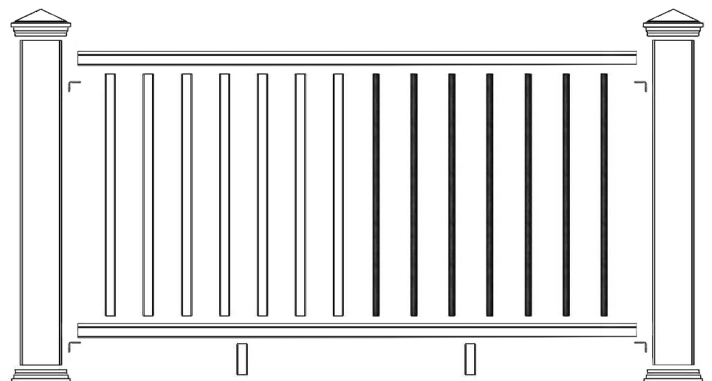

fiberon® Brio™

Outdoor entertaining made easy.

Discover a flat, drink-friendly railing system made from a sturdy, low-maintenance composite. Fiberon® Brio railing is ideal for outdoor entertaining. Available in three essential colors including Tranquil White, Simply Brown and Serene Black, Brio railing is designed to complement all Fiberon decking.

- Square composite or black round aluminum baluster kits.
- Made of low-maintenance PVC composite; easy to clean and does not need to be stained or painted.
- Easy to assemble and install.
- Lighting accessories sold separately.
- ADA handrail system available via special order.

Brio 6- and 8-ft. line and stair kits are available with round or square holes for 36- and 42-in. rail heights.

Square and round baluster kits for 36- and 42-in. rail heights are also available.

5-in. post sleeve kits are available, with caps and mouldings included. 4-in. post sleeves, 5-in. post sleeves, caps and mouldings are also sold separately. Installation hardware is sold separately.

Brio railing in Tranquil White with round black aluminum balusters.

Tranquil White

Simply Brown

Serene Black

Top Rail = 3.5 in. x 1.75 in. Bottom Rail = 3.5 in. x 1.75 in.

fiberon® Brio™

25
YEAR
WARRANTY
Performance
Limited Residential